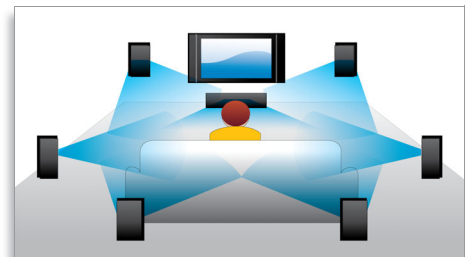

Dolby TrueHD and DTS-HD MA

DTS-HD Master Audio and Dolby TrueHD delivers 7.1 channels of the finest sound from your Blu-ray Discs. Audio reproduced is virtually indistinguishable from the studio master, so you hear what the creators intended for you to hear. DTS-HD Master Audio and Dolby TrueHD complete your high definition entertainment experience.